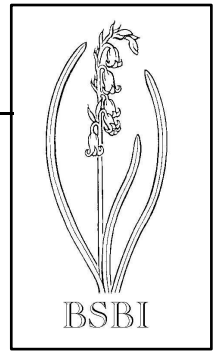

# Plant Crib

---

## ***MEDICAGO LUPULINA* / *TRIFOLIUM DUBIUM***

Vegetatively, these two species can be distinguished as follows:

***Medicago lupulina*** L.: Usually densely hairy, with leaflets which are toothed on the margins and entire to emarginate at the apex but with a small distinct point in the middle; stipule often with small, obtuse teeth.