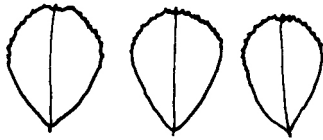

# Plant Crib

---

## ***MEDICAGO LUPULINA* / *TRIFOLIUM DUBIUM***

Vegetatively, these two species can be distinguished as follows:

***Medicago lupulina*** L.: Usually densely hairy, with leaflets which are toothed on the margins and entire to emarginate at the apex but with a small distinct point in the middle; stipule often with small, obtuse teeth.

***Trifolium dubium*** Sibth.: Sparsely hairy to glabrous and has leaflets which are toothed on the margins and entire to emarginate at the apex; stipule entire.

***Medicago lupulina***

***Trifolium dubium***