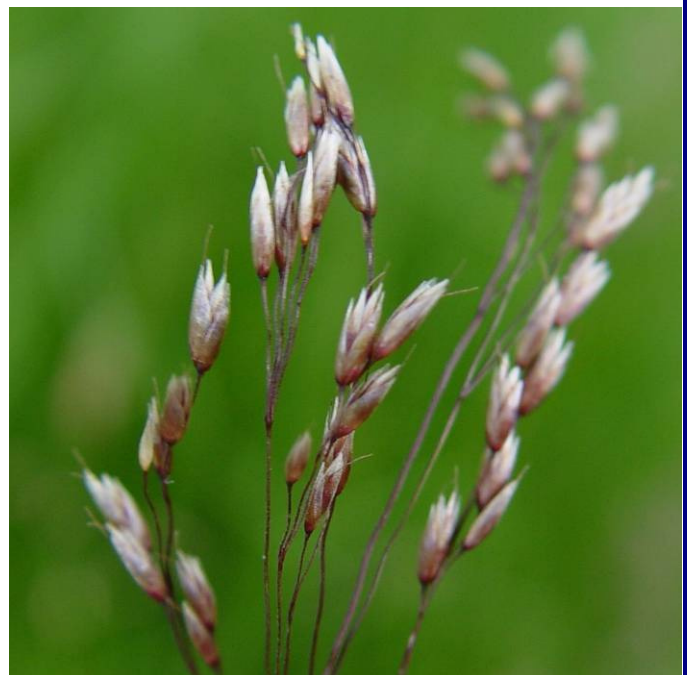

Name

Deschampsia flexuosa

Wavy hair-grass

Habitat/Range Chalk and limestone areas are avoided by this strongly tufted grass species, which is widespread over the more acidic areas of the British Isles. It likes freely draining acid areas and is found from sea-level to over 1,220 m in mountainous areas. It forms an important part of birch/oak woodland ground flora and is also found in heath and acid grassland habitats, including on industrial wastes.

Identification The very fine mid-green leaves are bunched in tight tufts with plants forming a very tussocky, low sward 5-20 cm tall (before flowering). This hummocky effect is often seen below birch canopy and between heather clumps. When flowering, the open panicles impart a pinkish haze above the fine leaves, to 20-30 cm height, with shiny waved branches and shiny spikelets creating a shimmering effect in bright light. In seed, the flowerheads fade to a buff colour and do not generally persist for as long as those of common bent.

Name

Deschampsia flexuosa

Wavy hair-grass